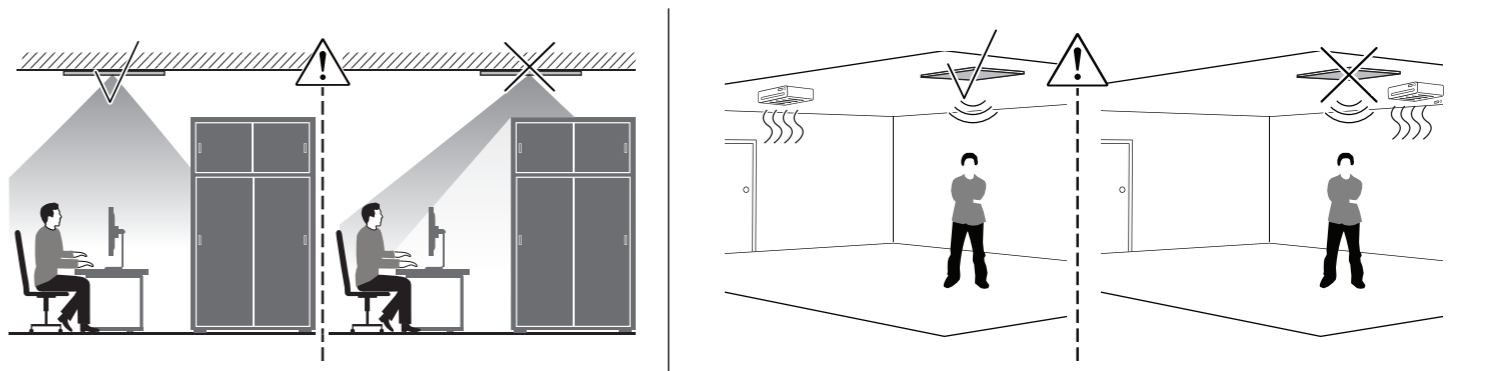

1 ⚙️ 240-240 V ~ 50/60 Hz

2 ⚙️ <https://connected.sylvania-lighting.com>

3 ⚙️ Create Project

SylSmart Connected Feilo Sylvania

Download on the App Store

GET IT ON Google Play

1 📏 Max. 5m

2 📏 Zone 1