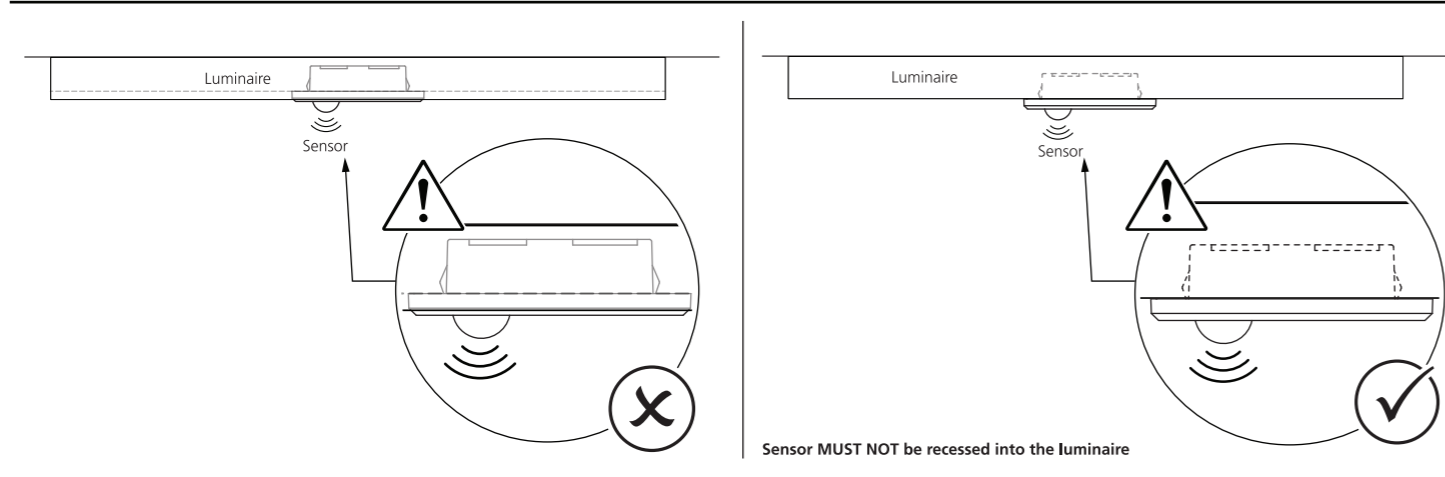

IS16174 sylvania-group.com/sylsmart-connected 2.4Ghz 0.0063W ta 55°C 0°C +40°C IP40

sylvania-group.com/sylsmart-connected
IOS 12+ Latest 3 versions of Android
<15m
sylvania-group.com/sylsmart-connected