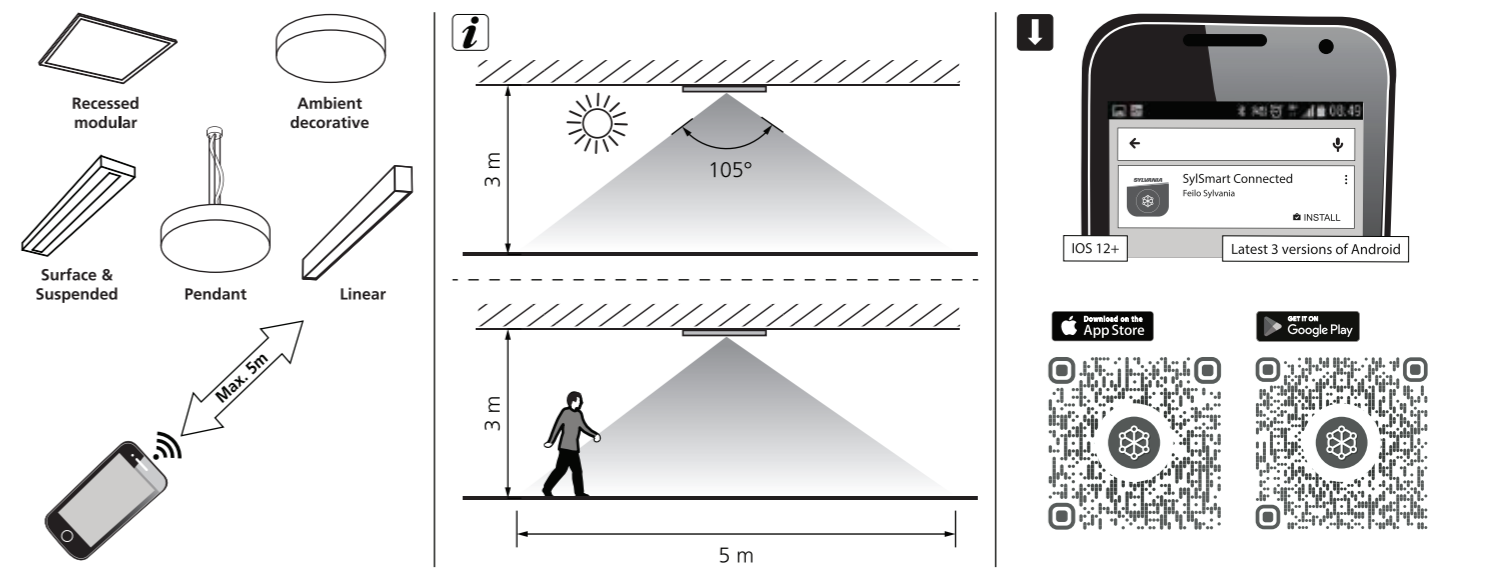

1 ⚙️ 240-240 V ~ 50/60 Hz

2 ⚙️ <https://connected.sylvania-lighting.com>

3 ⚙️ Create Project

SylSmart Connected Feilo Sylvania

Download on the App Store

GET IT ON Google Play

1 📏 Max. 5m

2 📏 Zone 1

3 📏 QR Code

4 ⚙️ Area

5 ⚙️ Zone

6 📏 Max. 5m

1 📏 Desk zone 1

2 📏 Scene A

3 📏 Scene A

7 ⚙️ Zone 1