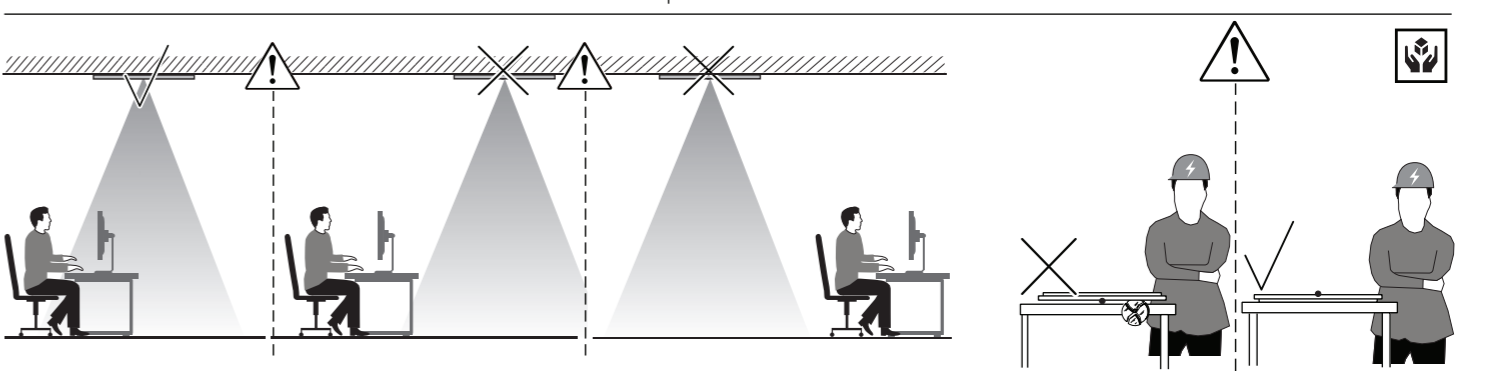

1 ⚙️ 240-240 V ~ 50/60 Hz

2 ⚙️ <https://connected.sylvania-lighting.com>

3 ⚙️ Create Project

SylSmart Connected Feilo Sylvania

Download on the App Store

GET IT ON Google Play

1 📏 Max. 5m

2 📏 Zone 1