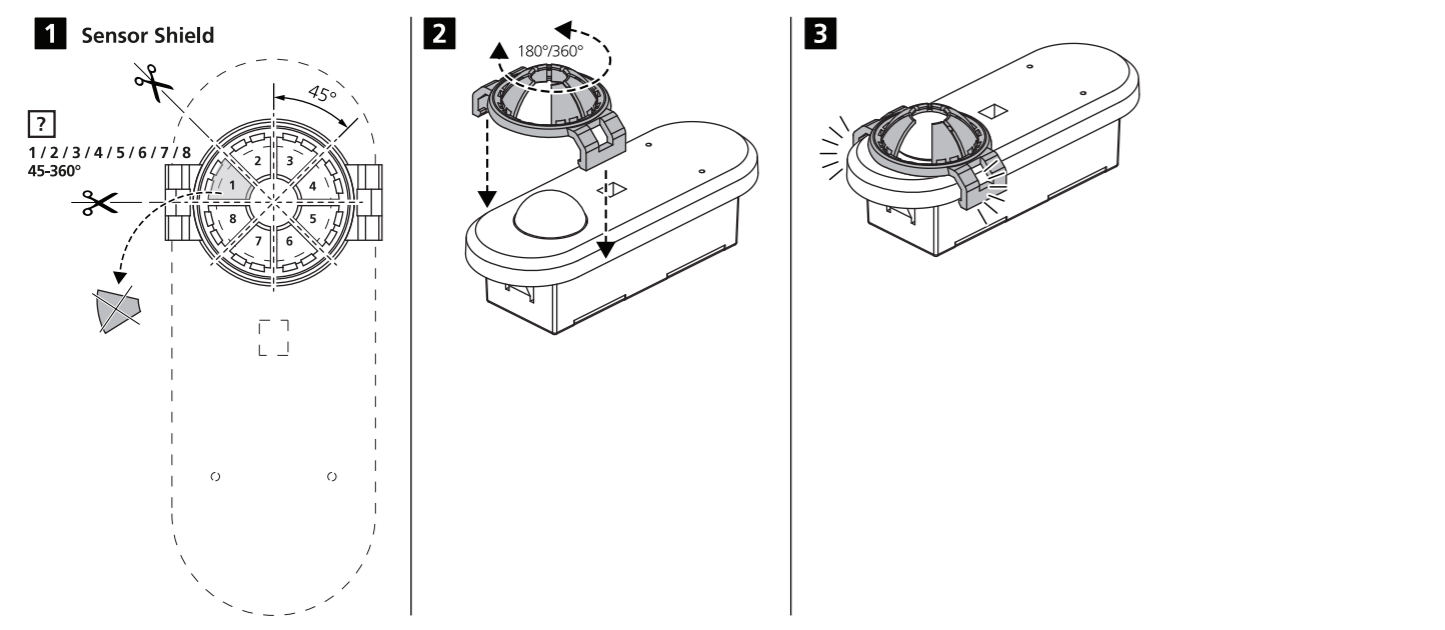

IS16174 sylvania-group.com/sylsmart-connected 2.4Ghz 0.0063W ta 55°C 0°C +40°C IP40

sylvania-group.com/sylsmart-connected
IOS 12+ Latest 3 versions of Android
<15m
sylvania-group.com/sylsmart-connected