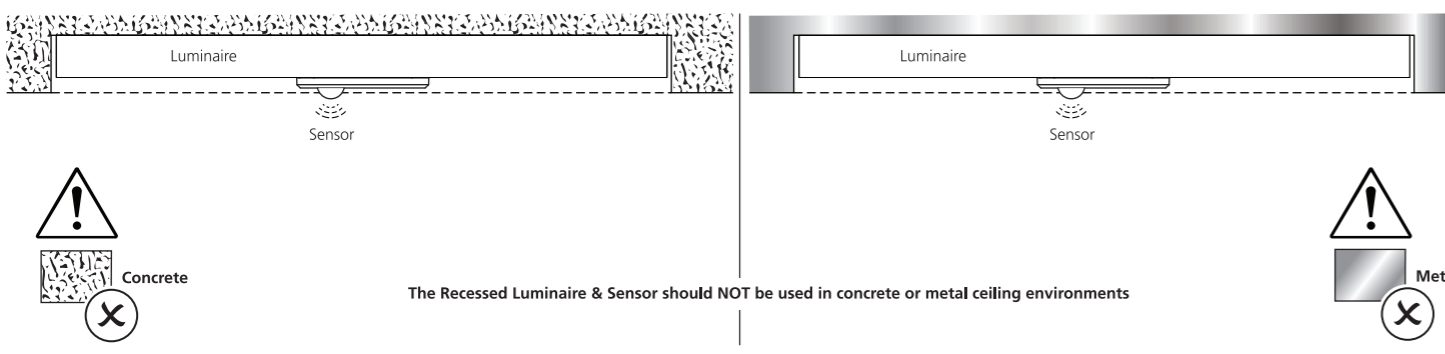

IS16174 sylvania-group.com/sylsmart-connected 2.4Ghz 0.0063W ta 55°C 0°C +40°C IP40

sylvania-group.com/sylsmart-connected
IOS 12+ Latest 3 versions of Android
<15m
sylvania-group.com/sylsmart-connected